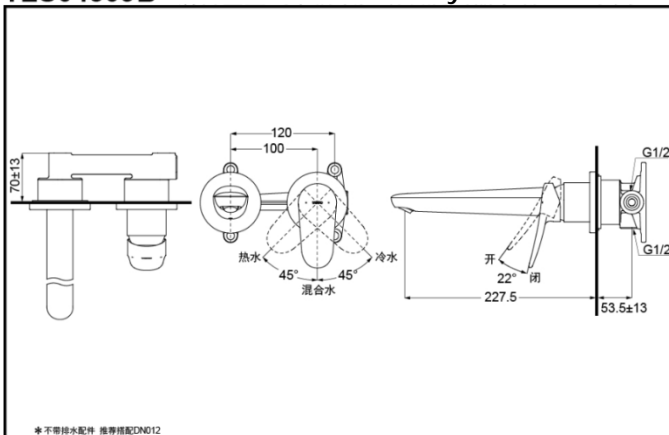

TOTO

Wall-Mounted Lavatory Faucet

TLS04308B
(W/O pop-up
waste)

TLS04309B
(W/ O pop-up
waste)

TLS04308B
TLS04309B

FEATURES

- Elegant appearance.
- Beautiful curves reveal elegant taste.
- Easy installation and usage.
- Unique aerial technology , smooth and moderate flow presents more comfort experience and saves water as well.

Reduce The
Water
Technology

TLS04308B Wall-Mounted Lavatory Faucet

*TOTO(CHINA) CO.,LTD. All rights reserved.

TLS04309B Wall-Mounted Lavatory Faucet

*TOTO(CHINA) CO.,LTD. All rights reserved.
TOTO(CHINA) CO.,LTD. www.toto.com.cn

SPECIFICS

Water Inlet Requirement :
0.05MPa(Dynamic
Pressure)~1.0MPa(Static
Pressure)

Water Efficiency : Grade1
Spout : Bubbler equipped

Others

Series : LF