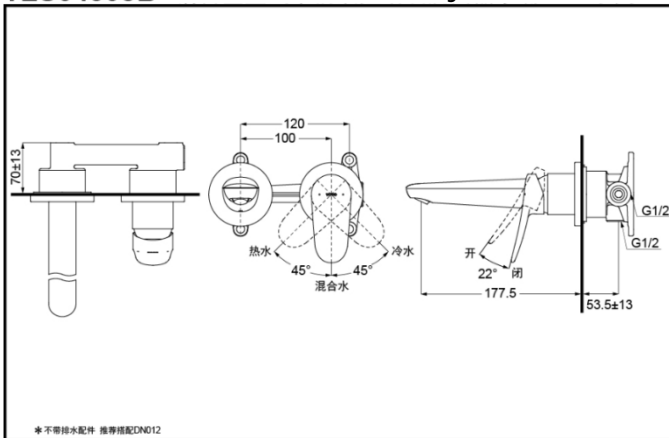

TOTO

Wall-Mounted Lavatory Faucet

TLS04308B
(W/O pop-up
waste)

TLS04309B
(W/ O pop-up
waste)

TLS04308B
TLS04309B

FEATURES

- Elegant appearance.
- Beautiful curves reveal elegant taste.
- Easy installation and usage.
- Unique aerial technology , smooth and moderate flow presents more comfort experience and saves water as well.

Reduce The
Water
Technology

TLS04308B Wall-Mounted Lavatory Faucet

*TOTO(CHINA) CO.,LTD. All rights reserved.

TLS04309B Wall-Mounted Lavatory Faucet

*TOTO(CHINA) CO.,LTD. All rights reserved.
TOTO(CHINA) CO.,LTD. www.toto.com.cn

SPECIFICS

Water Inlet Requirement :
0.05MPa(Dynamic
Pressure)~1.0MPa(Static
Pressure)

Water Efficiency : Grade1
Spout : Bubbler equipped

Others

Series : LF